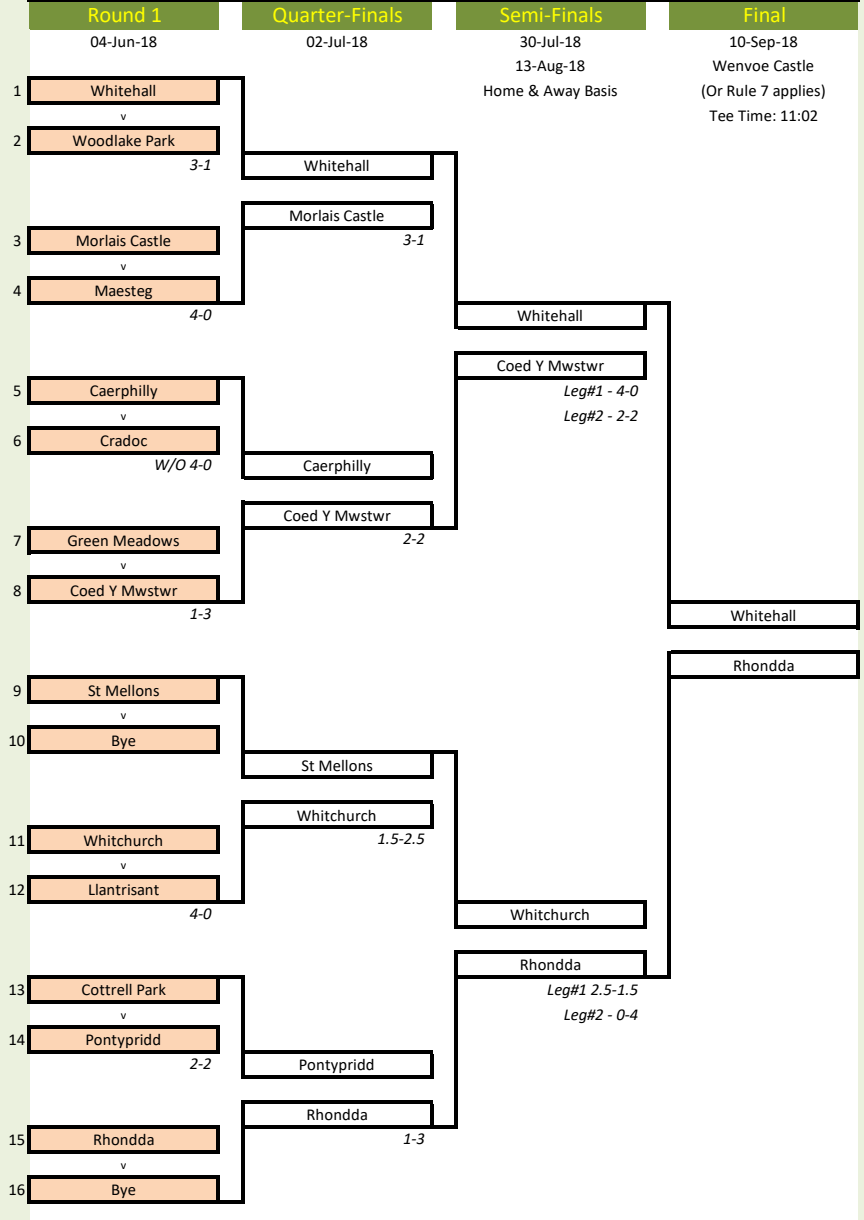

Jim Davies Plate

Entrants and dates are auto-populated from Jim Cup Draw 1st Round losers and draw dates from above table.