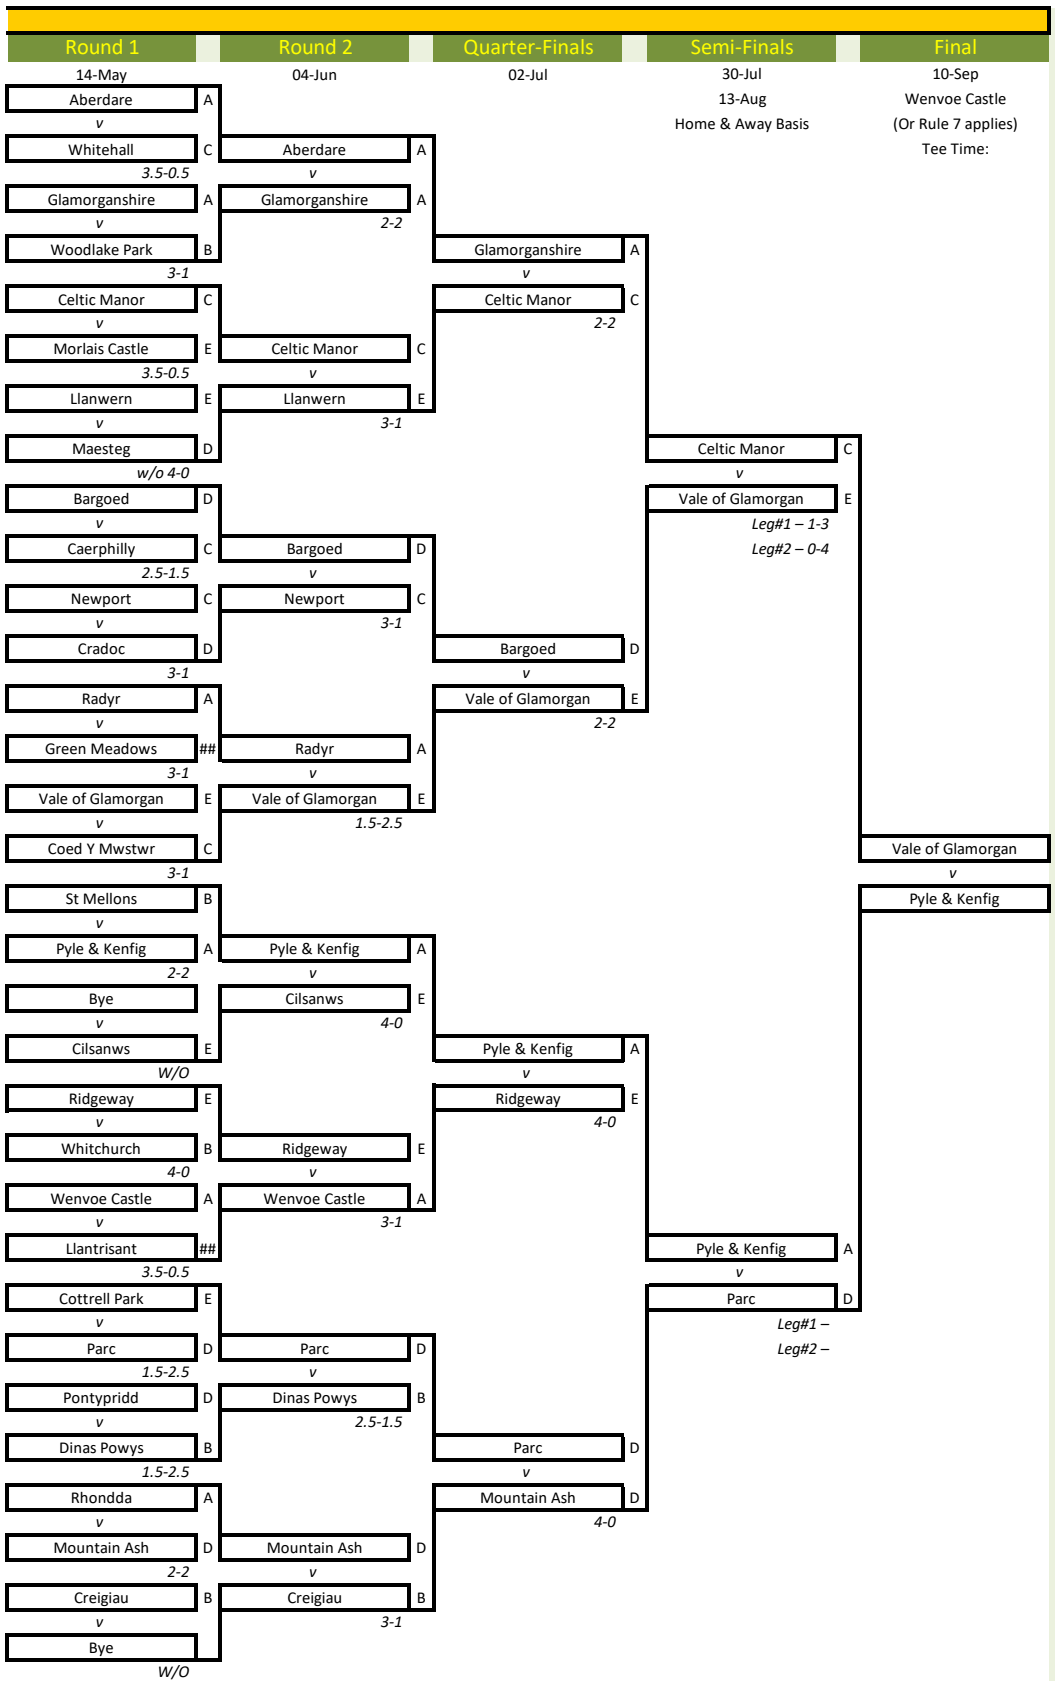

Ranked Grids Button (Rank Grids) copies and ranks tables ready for pasting into web site

DIVISION A <i>Statistics</i>	Home Match / Games				Away Match / Games				Season Performance		
	Played	Won	Drew	Lost	Match	Win	Draw	Lost	Played	Points	Rate
Wenvoe Castle	5	15	1	4	5	9	3	8	10	52	5.20
Radyr	5	14	0	6	5	7	1	12	10	43	4.30
Aberdare	5	14	0	6	5	7	0	13	10	42	4.20
Pyle & Kenfig	5	13	3	4	5	4	1	15	10	38	3.80
Rhondda	5	12	2	6	5	5	1	14	10	37	3.70
Glamorganshire	5	9	1	10	5	4	1	15	10	28	2.80

DIVISION B <i>Statistics</i>	Home Match / Games				Away Match / Games				Season Performance		
	Played	Won	Drew	Lost	Match	Win	Draw	Lost	Played	Points	Rate
Woodlake Park	5	17	2	1	5	10	1	9	10	57	5.70
Whitchurch	5	16	1	3	5	9	2	9	10	53	5.30
Llantrisant	5	11	1	8	4	7	2	7	9	39	4.33
Dinas Powys	5	12	1	7	5	6	0	14	10	37	3.70
Creigiau	4	8	2	6	5	7	2	11	9	34	3.78
St Mellons	5	3	2	15	5	1	2	17	10	12	1.20

DIVISION C <i>Statistics</i>	Home Match / Games				Away Match / Games				Season Performance		
	Played	Won	Drew	Lost	Match	Win	Draw	Lost	Played	Points	Rate
Caerphilly	5	14	2	4	5	11	2	7	10	54	5.40
Newport	5	14	1	5	5	5	2	13	10	41	4.10
Whitehall	4	9	1	6	5	9	1	10	9	38	4.22
Coed Y Mwstwr	5	12	4	4	4	4	0	12	9	36	4.00
Green Meadows	5	10	0	10	5	5	3	12	10	33	3.30
Celtic Manor	5	9	2	9	5	4	2	14	10	30	3.00

DIVISION D <i>Statistics</i>	Home Match / Games				Away Match / Games				Season Performance		
	Played	Won	Drew	Lost	Match	Win	Draw	Lost	Played	Points	Rate
Pontypridd	5	17	0	3	5	10	2	8	10	56	5.60
Bargoed	5	15	3	2	5	8	2	10	10	51	5.10
Parc	5	12	2	6	5	8	4	8	10	46	4.60
Mountain Ash	5	13	2	5	4	4	2	10	9	38	4.22
Cradoc	5	10	2	8	5	0	0	20	10	22	2.20
Maesteg	4	8	1	7	5	1	0	19	9	19	2.11

DIVISION E <i>Statistics</i>	Home Match / Games				Away Match / Games				Season Performance		
	Played	Won	Drew	Lost	Match	Win	Draw	Lost	Played	Points	Rate
Vale of Glamorgan	5	14	2	4	5	10	1	9	10	51	5.10
Cottrell Park	5	14	0	6	5	11	0	9	10	50	5.00
Ridgeway	5	14	1	5	5	7	2	11	10	45	4.50
Morlais Castle	5	12	0	8	4	4	0	12	9	32	3.56
Llanwern	5	9	2	9	5	3	2	15	10	28	2.80
Cilsanws	4	9	1	6	5	3	1	16	9	26	2.89